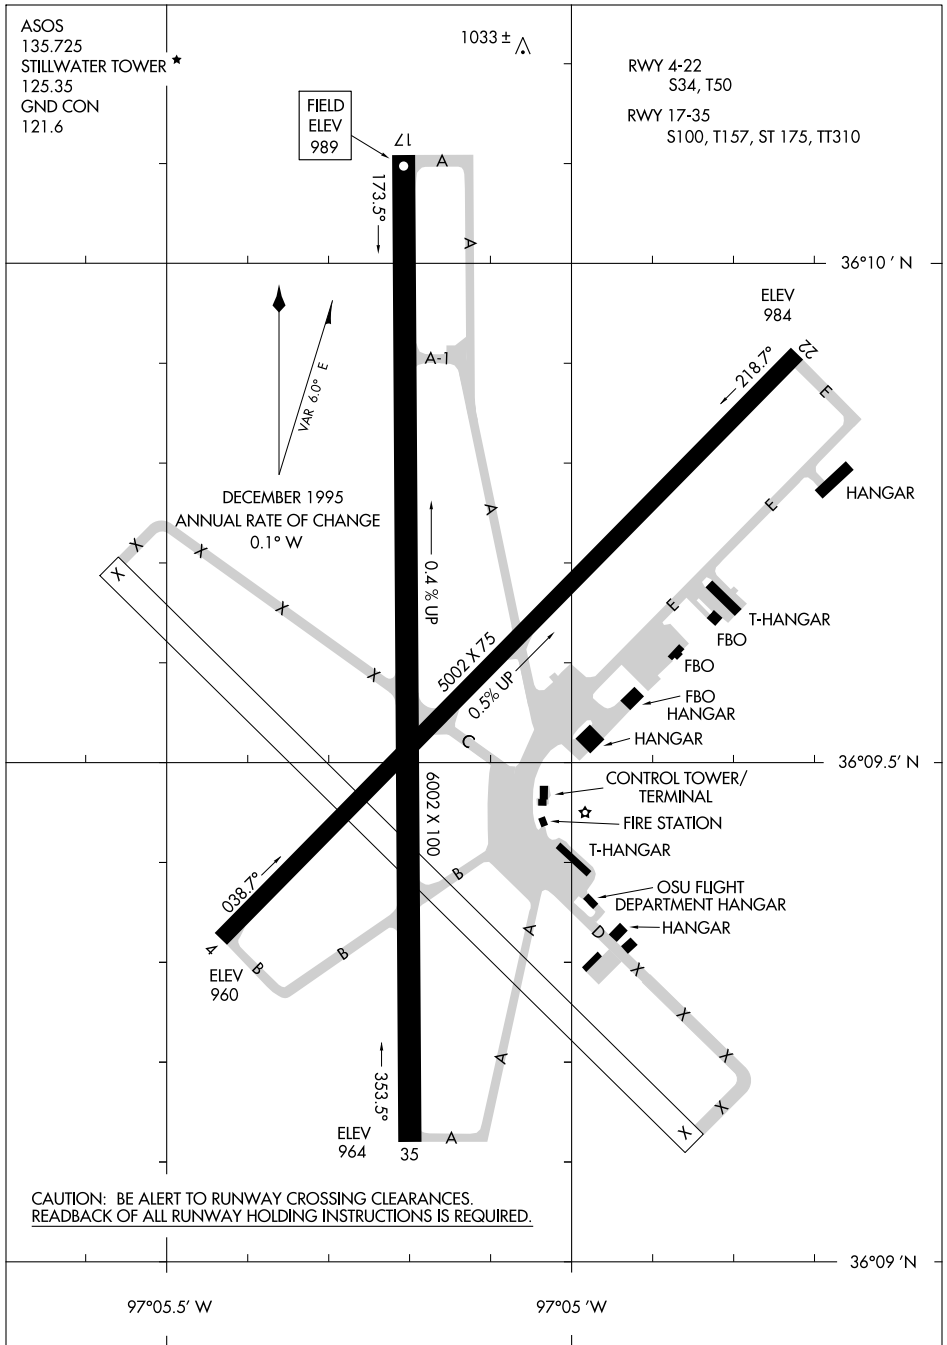

AIRPORT DIAGRAM

AL-5151 (FAA)

STILLWATER REGIONAL (SWO)
STILLWATER, OKLAHOMA

AIRPORT DIAGRAM

STILLWATER, OKLAHOMA
STILLWATER REGIONAL (SWO)